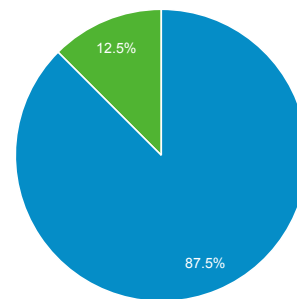

Users 11,373	New Users 11,330	Sessions 17,967
Number of Sessions per User 1.58	Page Views 36,118	Pages/Session 2.01
Avg. Session Duration 00:01:55	Bounce Rate 69.27%	

■ New Visitor ■ Returning Visitor